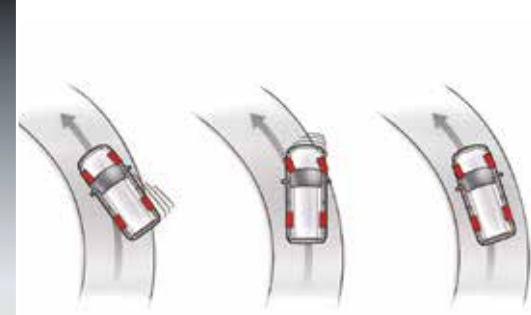

SISTEMA ESTABILIZADOR DEL VEHÍCULO (VSA) CON CONTROL DE TRACCIÓN⁴

El sistema VSA te ayuda a mantener el control del vehículo y a permanecer en el carril. En el caso de sobrevirar o subvirar, el sistema frena cada rueda individualmente y reduce la potencia del motor.

VEHICLE STABILITY ASSIST (VSA) WITH TRACTION CONTROL⁴

VSA helps you stay on course in the event of an understeer or oversteer condition by braking individual wheels and/or reducing engine power to help restore your intended course.